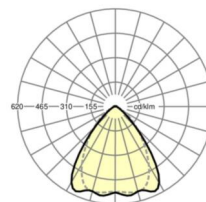

MECHANICS

Housing colour	silver grey/white aluminium RAL 9006
Dimensions (LxWxH/DxH)	1531mm x 55mm x 37mm
Weight (net)	1.65kg
Type of installation	Mounting rail system installation, Light structure

Dimensions

L	1531 mm	Length
B	55 mm	Width
H	37 mm	Height

DEEP-LINK

<https://www.regiolux.de/en/article/19530004035>

Reference	LED 8000lm 840
ηLB	100 %
Φ ↓/↑	98 % / 2 %
UGR lat./long.	20.6 / 21.3